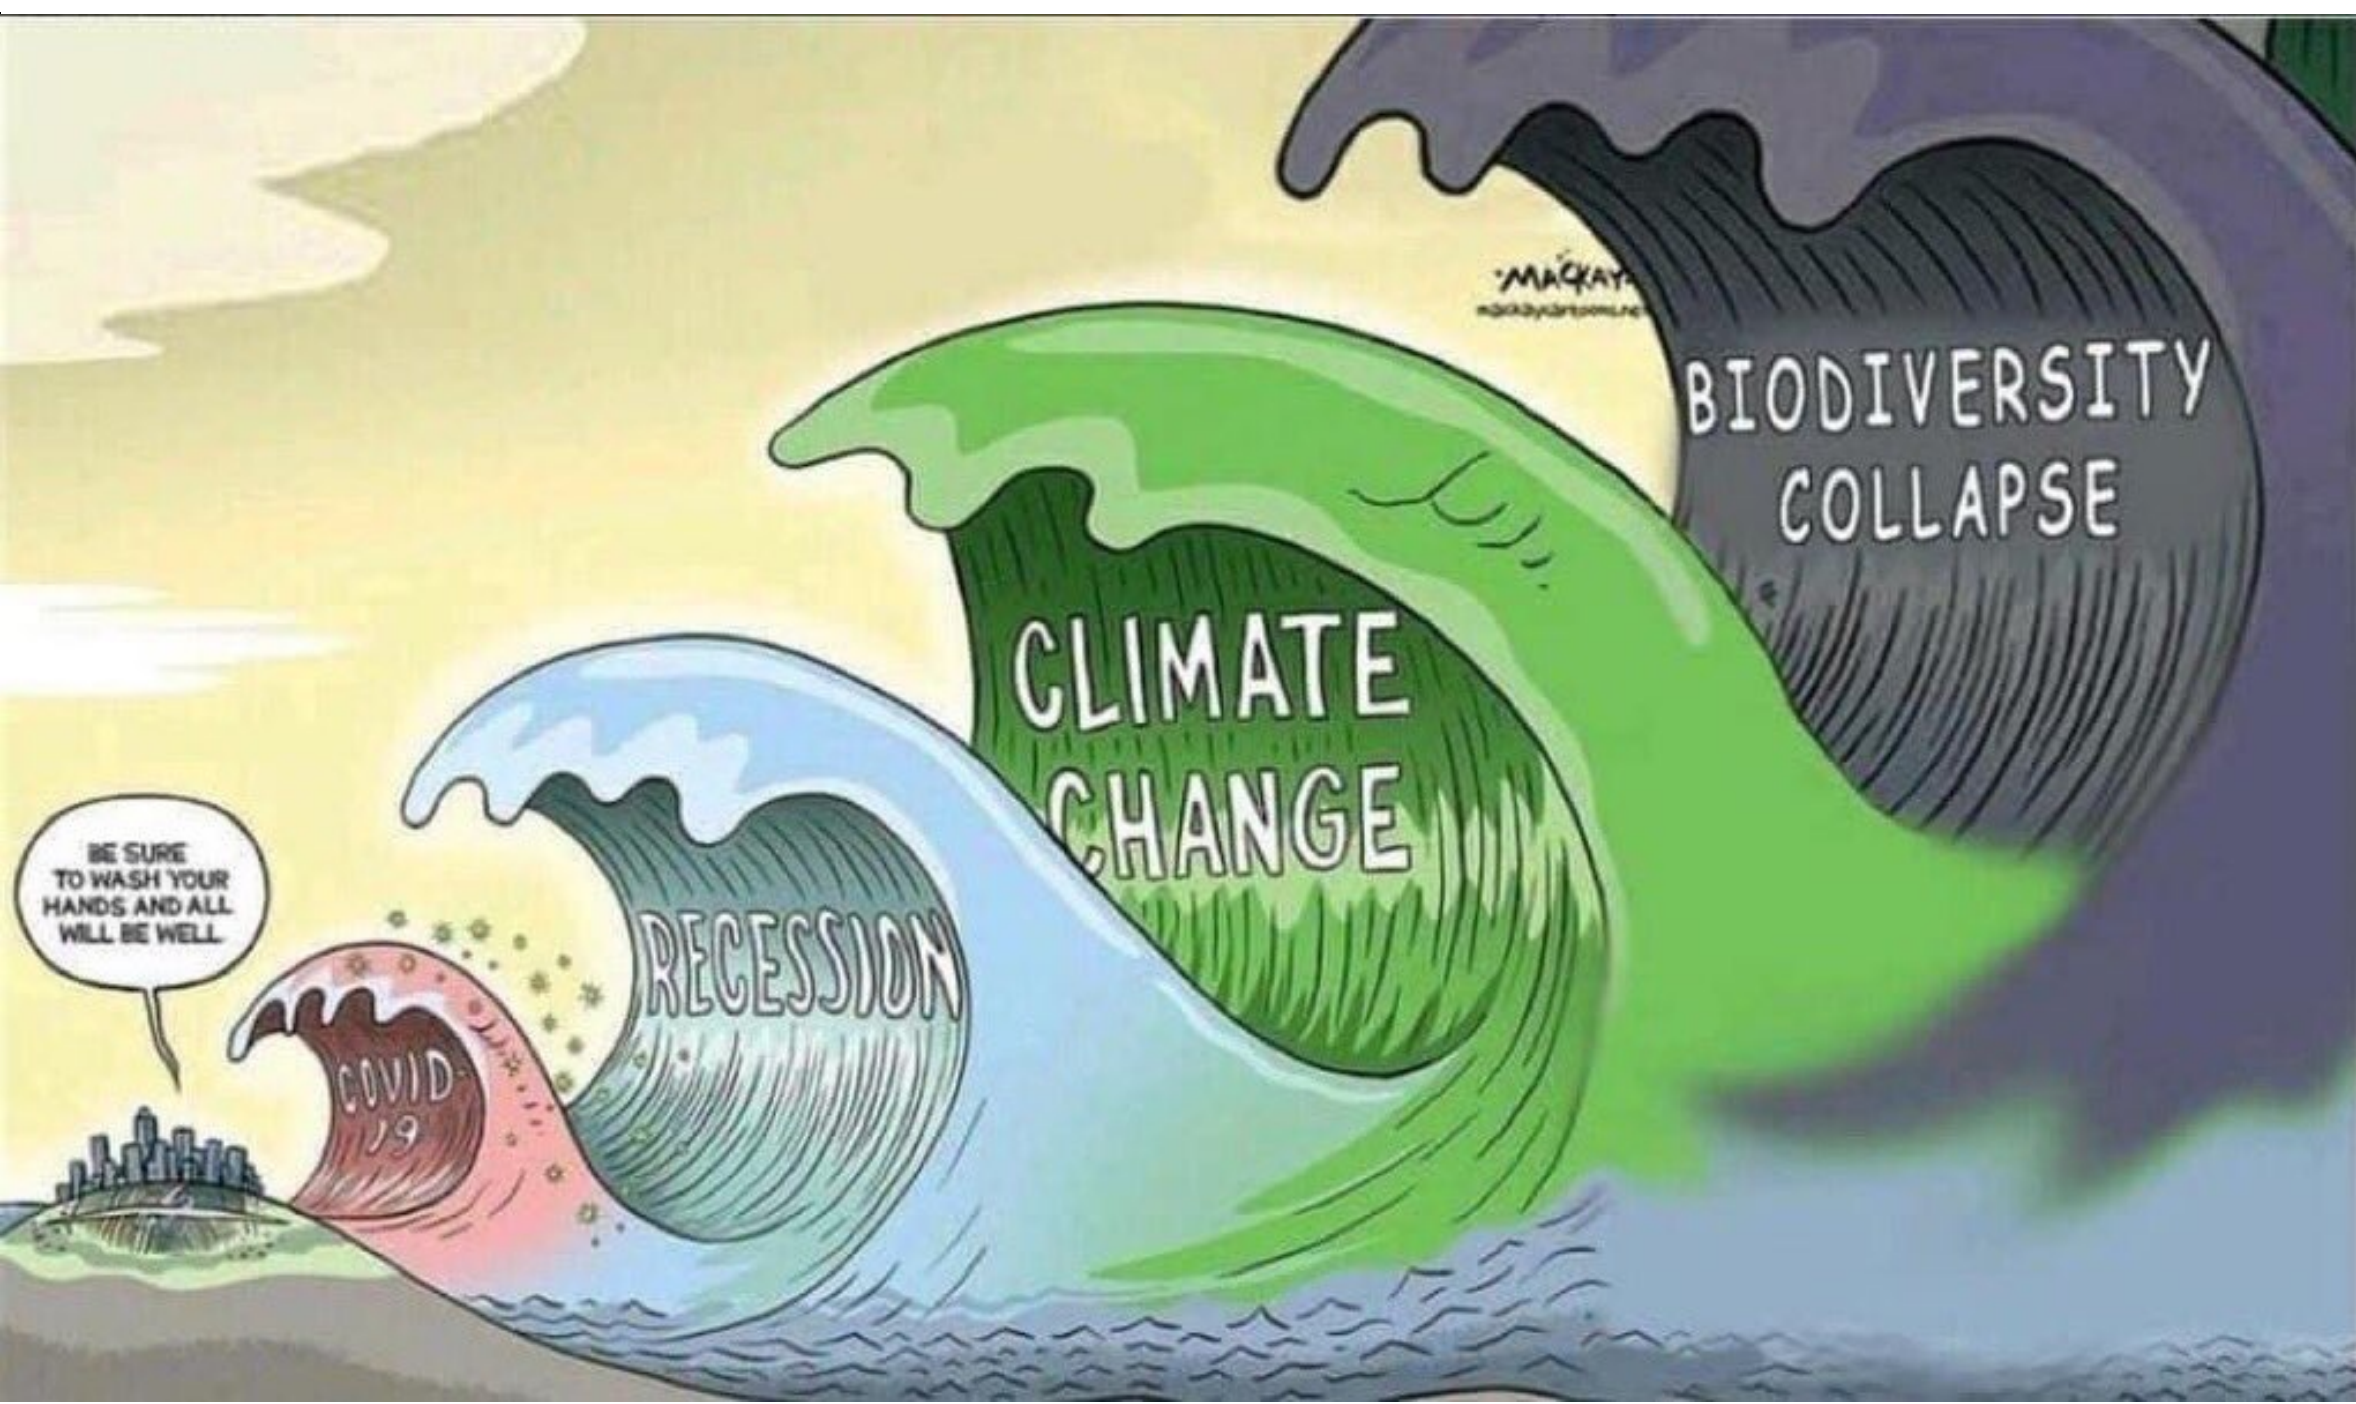

Kohti kestäväää tulevaisuutta
TOP 1. ILMASTOHÄTÄTILA

NYT ON PAKKO ALKAA TOIMIA, KAIKILLA TASOILLA: SUUNNITTELUSSA, RAKENTAMISESSA JA KÄYTÖSSÄ – NYT!